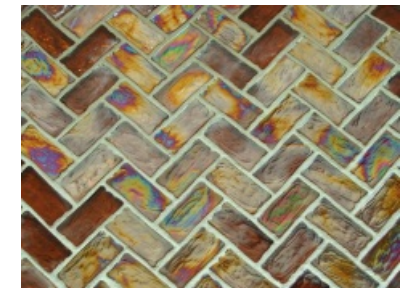

NEW !

How to make the wall look more vivid and extraordinary?
The new Ten Yion TF series!
Create elegant spaces with HOMEe mosaic tiles, the only
limiting factor is your imagination!

TF00 clear

TF01 light purple

TF02 coral

TF03 aqua blue

TF04 amber

TF05 cola

TF06 dim green

TF07 green

TF08 light blue

TF09 cobalt blue

TF10 light green

TF11 black