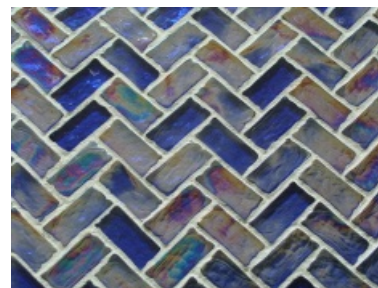

NEW !

How to make the wall look more vivid and extraordinary?
The new Ten Yion TF series!
Create elegant spaces with HOMEe mosaic tiles, the only
limiting factor is your imagination!

TF00 clear

TF01 light purple

TF02 coral

TF03 aqua blue

TF04 amber

TF05 cola

TF06 dim green

TF07 green

TF08 light blue

TF09 cobalt blue

TF10 light green

TF11 black