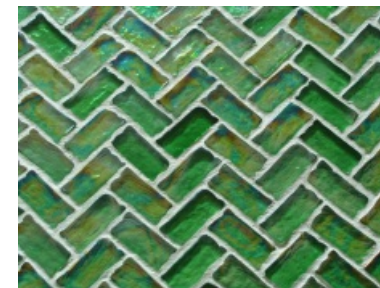

NEW !

How to make the wall look more vivid and extraordinary?
The new Ten Yion TF series!
Create elegant spaces with HOMEe mosaic tiles, the only
limiting factor is your imagination!

TF00 clear

TF01 light purple

TF02 coral

TF03 aqua blue

TF04 amber

TF05 cola

TF06 dim green

TF07 green

TF08 light blue

TF09 cobalt blue

TF10 light green

TF11 black