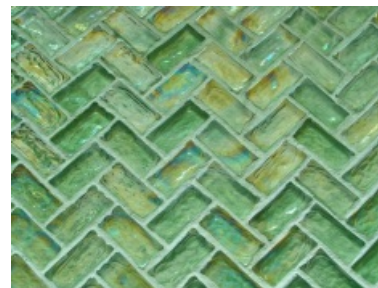

NEW !

How to make the wall look more vivid and extraordinary?
The new Ten Yion TF series!
Create elegant spaces with HOMEe mosaic tiles, the only
limiting factor is your imagination!

TF00 clear

TF01 light purple

TF02 coral

TF03 aqua blue

TF04 amber

TF05 cola

TF06 dim green

TF07 green

TF08 light blue

TF09 cobalt blue

TF10 light green

TF11 black