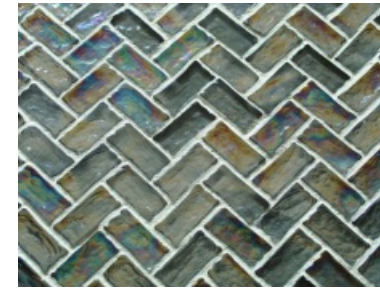

NEW !

How to make the wall look more vivid and extraordinary?
The new Ten Yion TF series!
Create elegant spaces with HOMEe mosaic tiles, the only
limiting factor is your imagination!

TF00 clear

TF01 light purple

TF02 coral

TF03 aqua blue

TF04 amber

TF05 cola

TF06 dim green

TF07 green

TF08 light blue

TF09 cobalt blue

TF10 light green

TF11 black