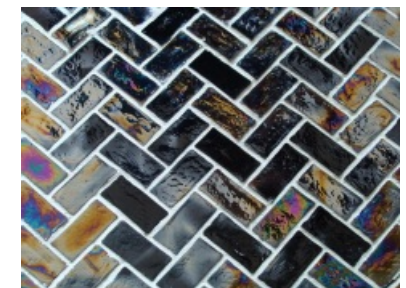

NEW !

How to make the wall look more vivid and extraordinary?
The new Ten Yion TF series!
Create elegant spaces with HOMEe mosaic tiles, the only
limiting factor is your imagination!

TF00 clear

TF01 light purple

TF02 coral

TF03 aqua blue

TF04 amber

TF05 cola

TF06 dim green

TF07 green

TF08 light blue

TF09 cobalt blue

TF10 light green

TF11 black